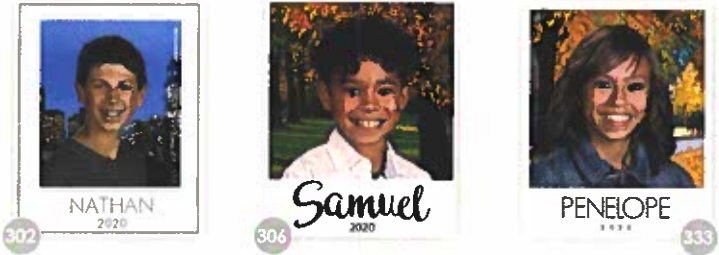

Going Digital? Our "Super CD" with Cloud Access is the perfect package plan for you!

Your child's digital portrait will be available on a "Super CD" as well as on our Cloud based server. You will receive a digital version of your child's portrait in: color, black & white, and sepia, as an 8x10, 5x7, and 8 wallets. Additionally you will also receive a digital version of the 8x10 calendar, reflection portrait, grandparent print, PLUS all of the backgrounds shown on the front of this flyer.

Mobile Phone Number Required to Receive Access to the Cloud. Digital product ONLY, no prints included.

Portrait Products

Named Print
8x10 portrait with your child's name and school year. Pick from these three designs, or many more online.